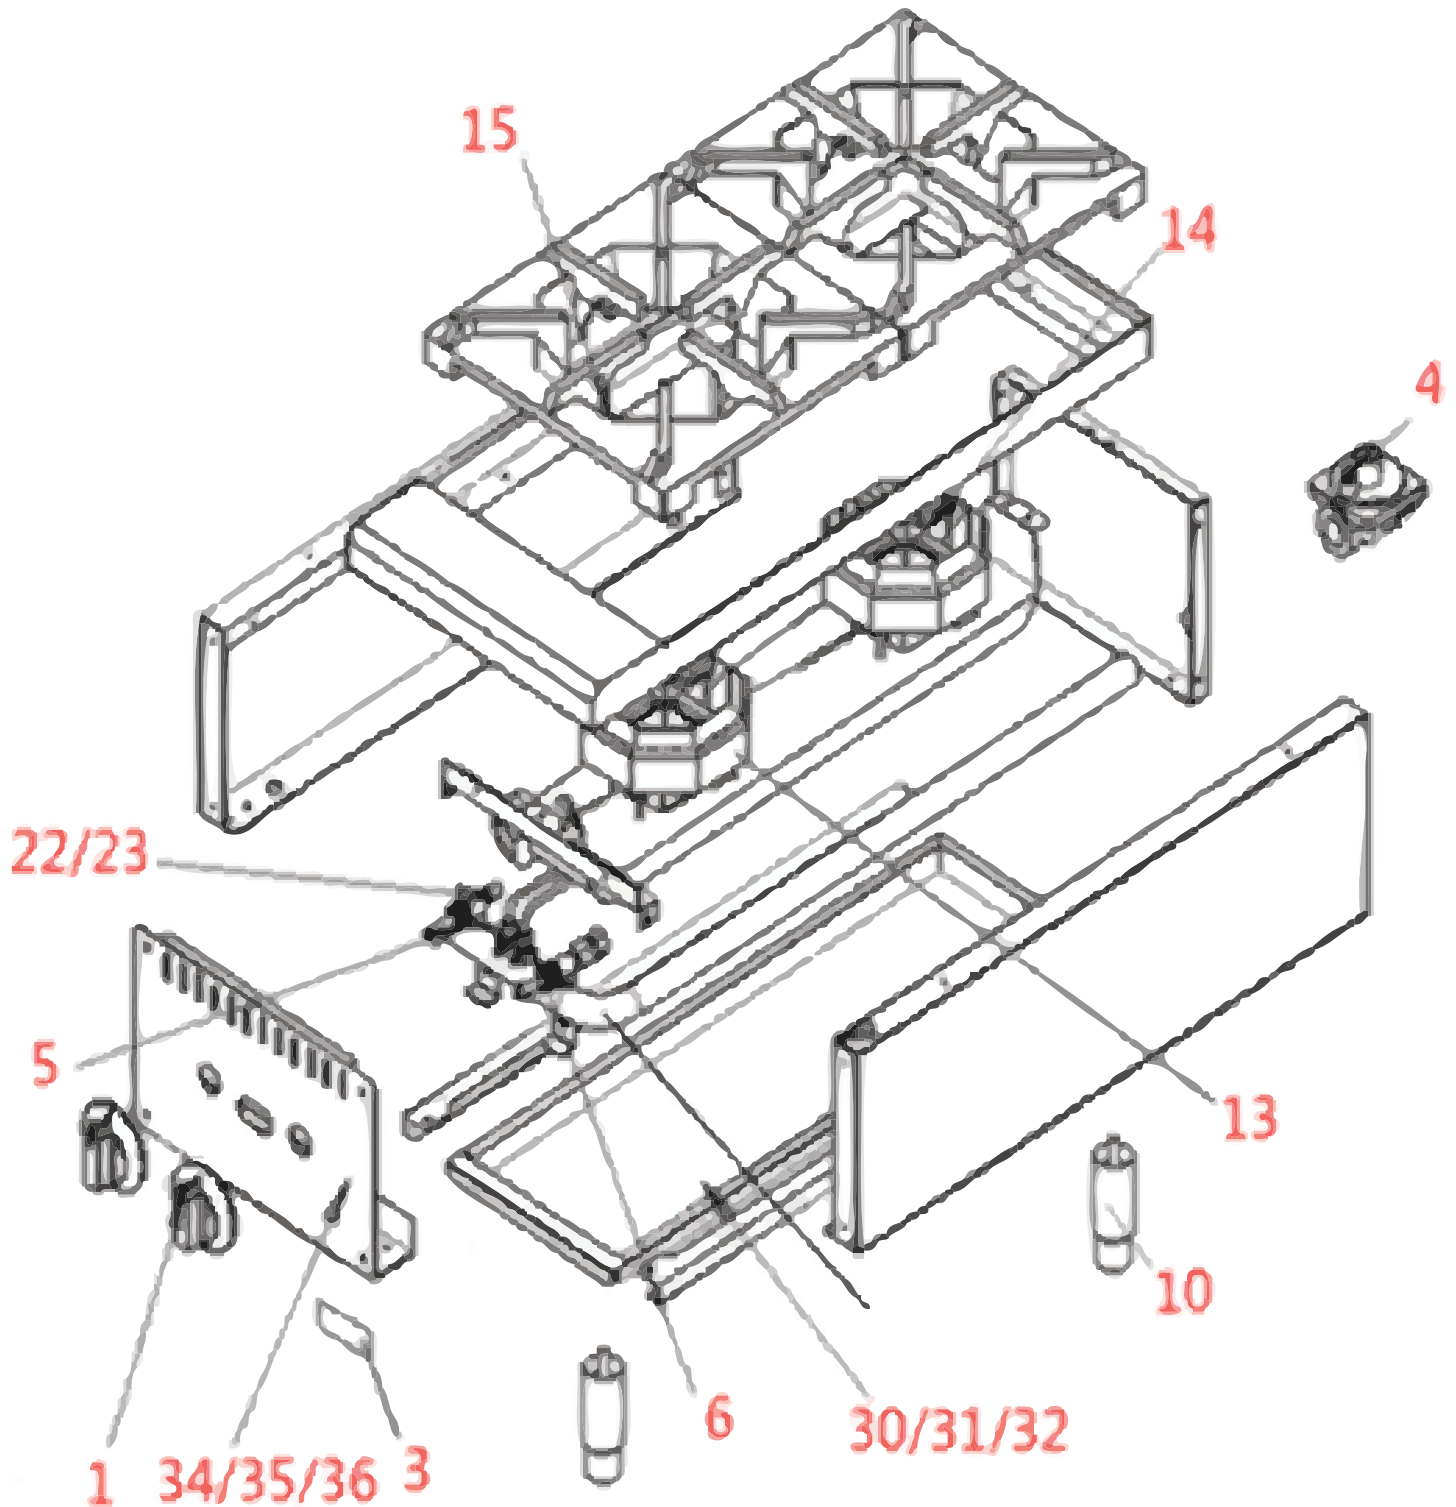

Parts Breakdown

Model CE-CN-HP24-M 47380

Parts Breakdown

Model CE-CN-HP24-M 47380

Item No.	Description	Position	Item No.	Description	Position	Item No.	Description	Position
AI805	Knob for 47380	1	AI752	4" Adjustable Leg for 47380	10	AI800	Orifice (Hotplate, LP Gas) for 47380	23
AI806	Nameplate for 47380	3	AI796	Front Burner for Hotplate for 47380	13	AI807	Drop Pan for 24 Charbroiler & Hot Plate for 47380	31
AI750	Regulator 4"/10" for 47380	4	AI797	Rear Burner for Hotplate for 47380	14	AI808	Front Panel - 4 Burner Hotplate for 47380	35
AI767	Manual Gas Valve for 47380	5	AI798	Grate for Hotplate for 47380	15			
AI795	Pilot Valve 1 to 2 (Hotplate) for 47380	6	AI799	Orifice (Hotplate, Nat Gas) for 47380	22			